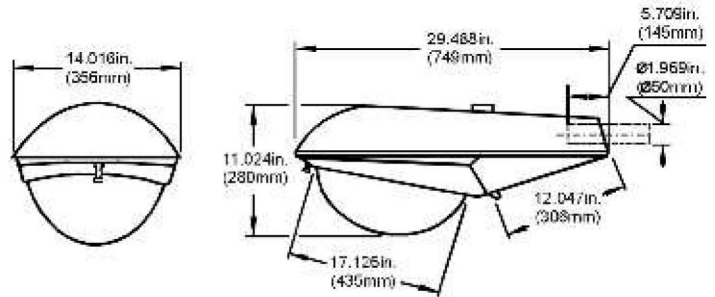

## LINE DRAWING

## DIMENSIONS

ITEM NO.	LAMP	VOLTS	BALLAST
A604P-S40	HPS400W/ED18/E-39	QUAD	HX-HPF
A604P-H40	MH400W/ED28/E-39	QUAD	HX-HPF