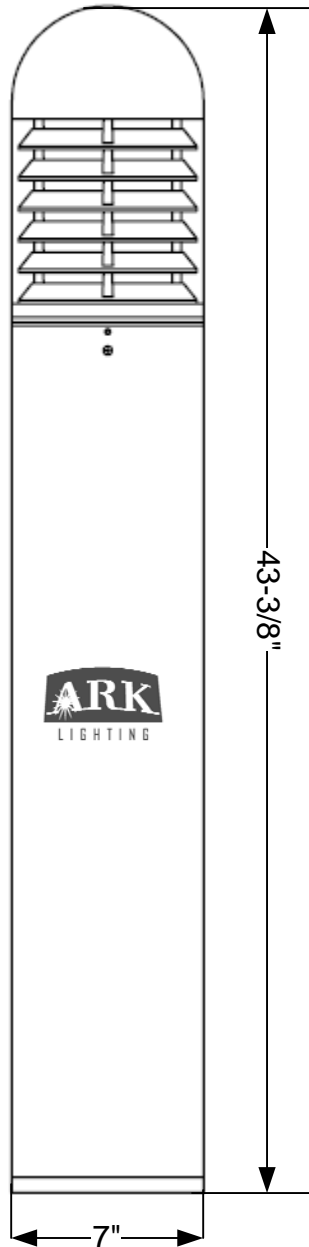

## ABOL 100W MH OR 42W PL BOLLARDS

BOLLARD BY ARK PROVIDE 360-DEGREES OF LOW-LEVEL LIGHTING AND ARE EXCELLENT FOR USE ON PATHWAY, PARKING LOTS , PLAZAS, ENTRANCEWAYS, PARK, AND LANDSCAPE ACCENTS. FEATURE EXTRUDED ALUMINUM HOUSINGS WITH FLUSH MOUNTING BASE AND VANDAL-RESISTANT SCREWS, NINE-STAGE POWDER COAT PROCESS, CLEAR POLYCARBONATE LENSES, AND INTERNAL BALLAST TRAY FOR EASY MAINTENANCE. DOMED TOPS COMPLETE THIS MODERN LOOK, AND PREVENT DEBRIS AND MOISTURE. MOUNTING KIT WITH ANCHOR BOLTS INCLUDED. HEIGHTS: 43-3/8", DEMETER 7"