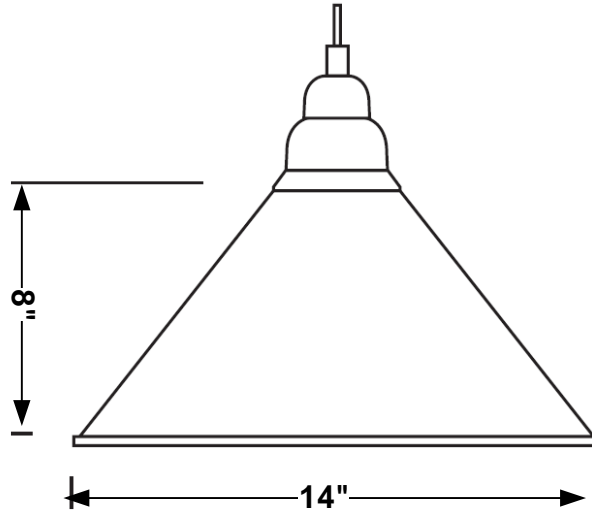

L I G H T I N G

ACP-14

CLEAR ACRYLIC DOME

ACCESSORIES AND OTHER OPTIONS

- Wireguard, globe & guard
- 26W Fluorescent (ballast mounted inside the neck, globe option is required for outdoor use)
- 35 to 50W High pressure sodium (remote ballast, globe option is required for outdoor use)
- 50W Metal halide (remote ballast, globe option is required or use MP rated lamp for open fixture)