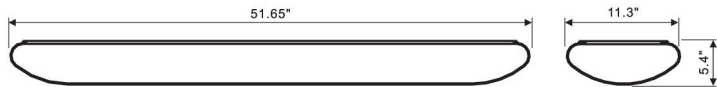

DIMENSIONS

ITEM NO.	LAMP	VOLTS
F-2ABP001	2X32W/T8	120/220

LINE DRAWING