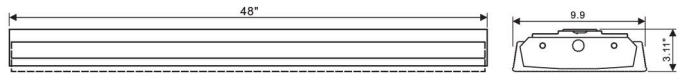

DIMENSIONS