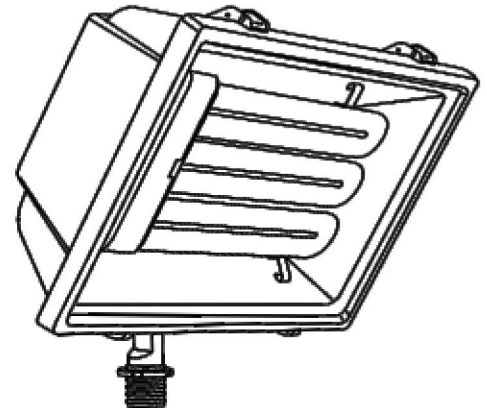

LINE DRAWING