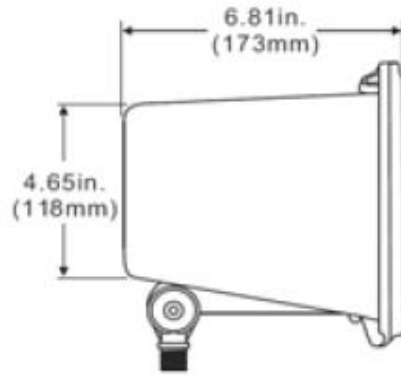

AFL32

SMALL HID FLOODS

DIE CAST HOUSINGM ,HINGED DIE CAST FRAME ,CHROMATE CONVERSION COATING , TEXTURED BRONZE FINISH.TEMPERED GLASS LENS ,ALUMINUM REFLECTOR ,PORCELAIN MEDIUM BASE SOCKET&BRACKET ,ADJUSTABLE KNUCKLE WITH ANGLE INDICATORS.

CATALOG #	LAMPS	DIMENSIONS
AFL-32-MH	100 MAX MH	9.02"W x 7.44"H x 6.81"D
AFL-32-HPS	100W MAX (120V ONLY)	9.02"W x 7.44"H x 6.81"D
AFL32-1PL42	1 PL42W	9.02"W x 7.44"H x 6.81"D

IDEAL FOR MH 100 WATTS, HPS 150 WATTS MAX AND 1PL 42W