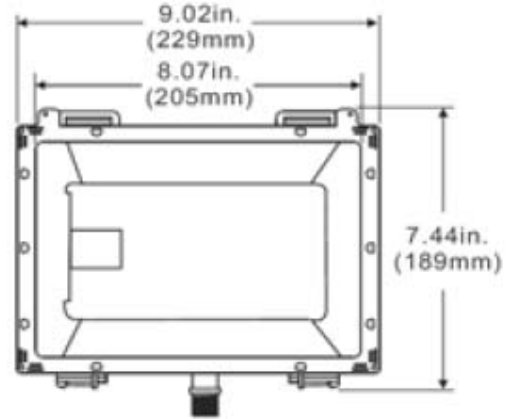

AFL32

SMALL HID FLOODS

DIE CAST HOUSINGM ,HINGED DIE CAST FRAME ,CHROMATE CONVERSION COATING , TEXTURED BRONZE FINISH.TEMPERED GLASS LENS ,ALUMINUM REFLECTOR ,PORCELAIN MEDIUM BASE SOCKET&BRACKET ,ADJUSTABLE KNUCKLE WITH ANGLE INDICATORS.

CATALOG #	LAMPS	DIMENSIONS
AFL-32-MH	100 MAX MH	9.02"W x 7.44"H x 6.81"D
AFL-32-HPS	100W MAX (120V ONLY)	9.02"W x 7.44"H x 6.81"D
AFL32-1PL42	1 PL42W	9.02"W x 7.44"H x 6.81"D

IDEAL FOR MH 100 WATTS, HPS 150 WATTS MAX AND 1PL 42W