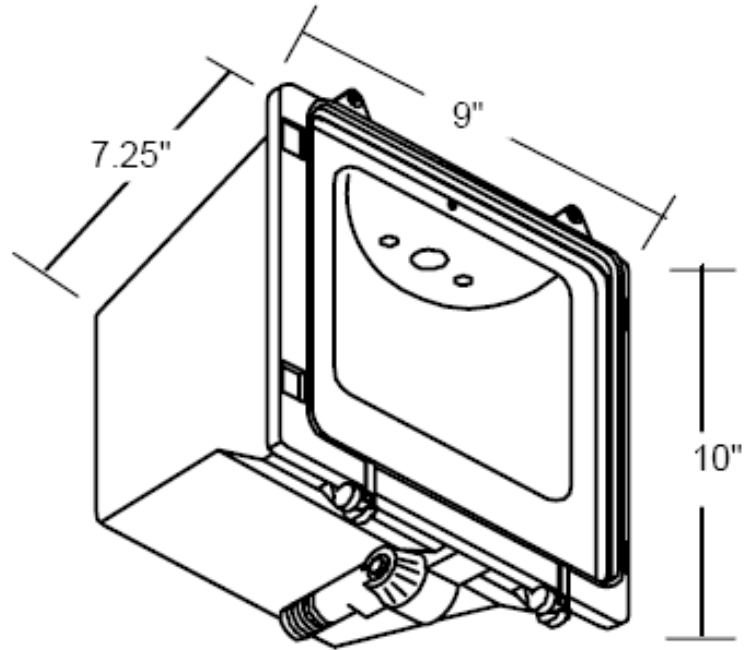

## MEDIUM HID FLOODS

DIE CAST HOUSINGM ,HINGED DIE CAST FRAME ,CHROMATE CONVERSION COATING ,TEXTURED BRONZE FINISH.TEMPERED GLASS LENS ,ALUMINUM REFLECTOR ,PORCELAIN MEDIUM BASE SOCKET&BRACKET ,ADJUSTABLE KNUCKLE WITH ANGLE INDICATORS "9 .WIDTH - 10 HEIGHT " 7-1/4DEPHT