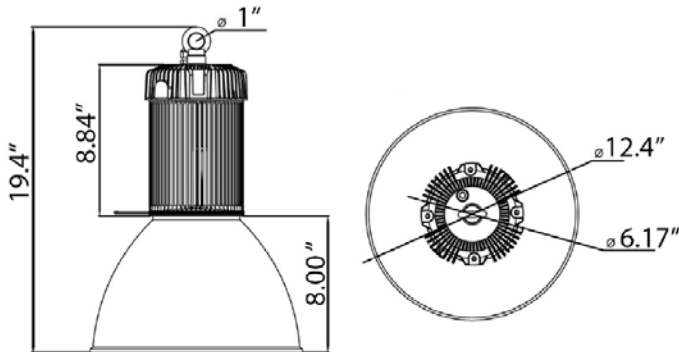

### Dimensions

## Specifications

- \*Catalog # AHB-LED-140W
- \* Power 140W
- Light Output 13,000 Lumens
- \*Internal Driver AC 120-277V
- \*Color Temperature 3,000K/4,000K 5,000/K
- \*Efficacy 91.48 lm/W
- \*CRI 80
- Beam Angle 65d
- Weight 7.5lbs