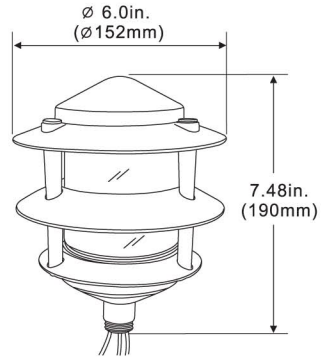

# ALA-3T06

Ideal for back yards, parks, signs and so on. Designed for use with incandescent lamps, the fixture accepts the popular A-19 lamps, Lamps not included.

## GENERAL SPECIFICATION

- Die cast aluminum 6" diameter housing.
- Gasketed clear glass globe for durable weatherproofing and easy relamping.
- Included easy mounting 1/2" threaded nipple.
- UL and CUL listed for wet locations.
- Ideal for back yards, parks, lawns and so on.
- Lamp not included.

## LINE DRAWING

## DIMENSIONS