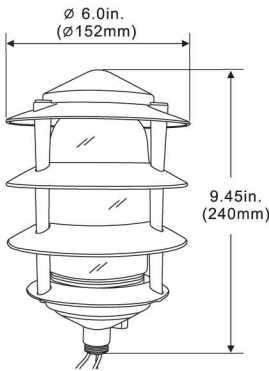

ALA-4T06

Ideal for back yards, parks, signs and so on. Designed for use with incandescent lamps, the fixture accepts the popular A-19 lamps, Lamps not included.

DIMENSIONS

GENERAL SPECIFICATION

- Die cast aluminum 6" diameter housing.
- Gasketed clear glass globe for durable weatherproofing and easy relamping.
- Included easy mounting 1/2" threaded nipple.
- UL and CUL listed for wet locations.
- Ideal for back yards, parks, lawns and so on.
- Lamp not included.

ASSEMBLY PARTS

Mounting Plate

Ground Post

LINE DRAWING

ITEM NO.

VOLTS

LAMP

LA-4T06-110