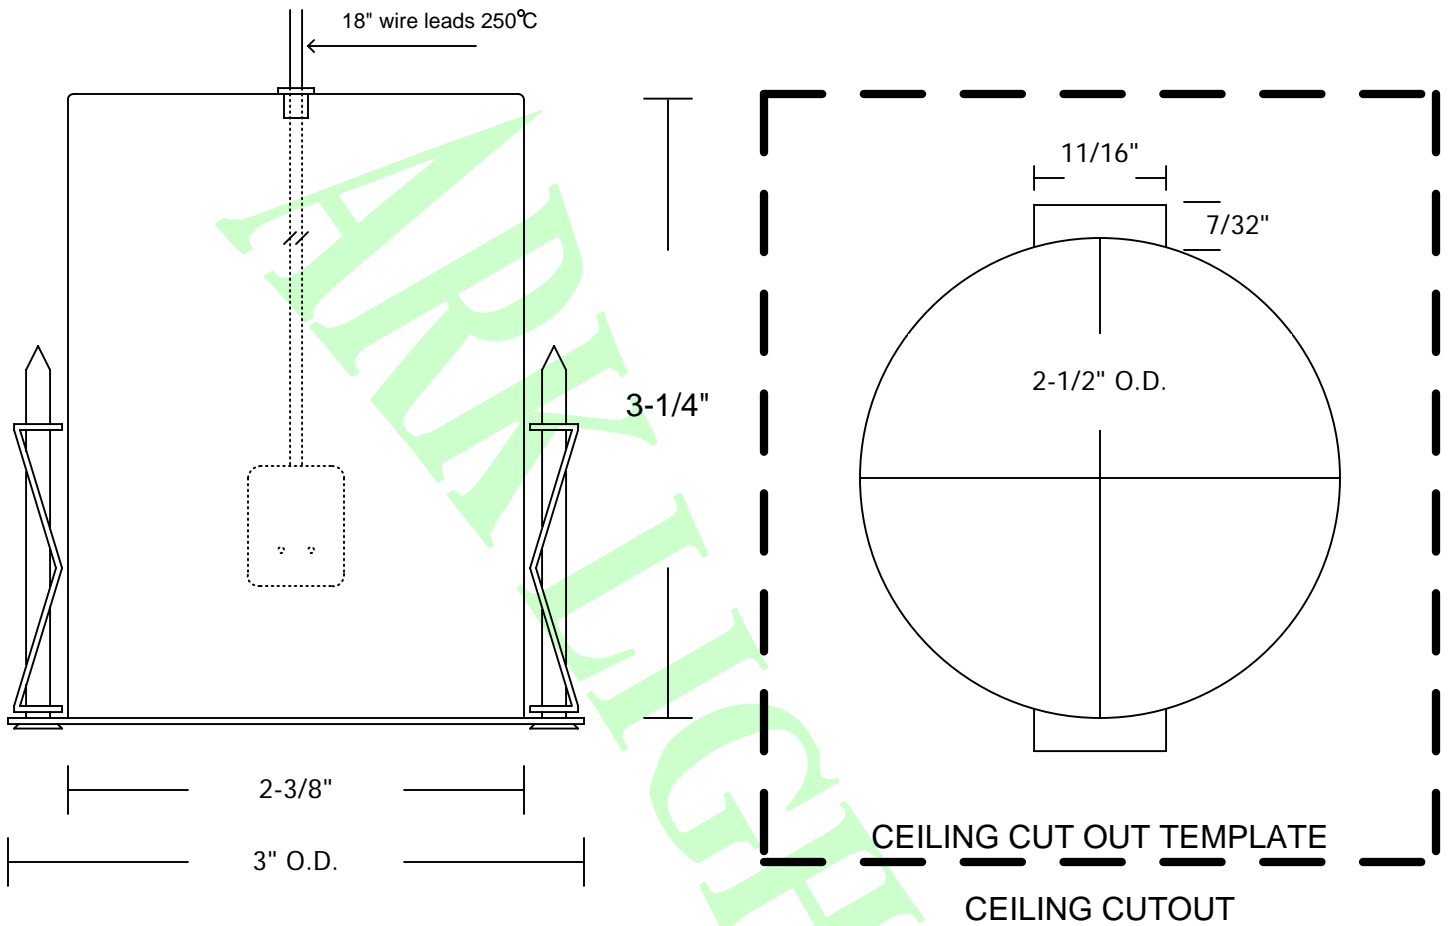

# ARLV3000

L I G H T I N G 3-1/4"H RECESSED MINI HOUSING for 3000 SERIES TRIMS

Material: Aluminum  
 Wattage: 35W Max.  
 Compatible Trims: ARLV3010, ARLV3020, ARLV3080, ARLV4010, ARLV4020 & ARLV4080

Use with remote transformer

CLASS 2 INSTALLATION AND 3" Clearance all around and above is required when installed

ETL APPROVED FOR DAMP LOCATION