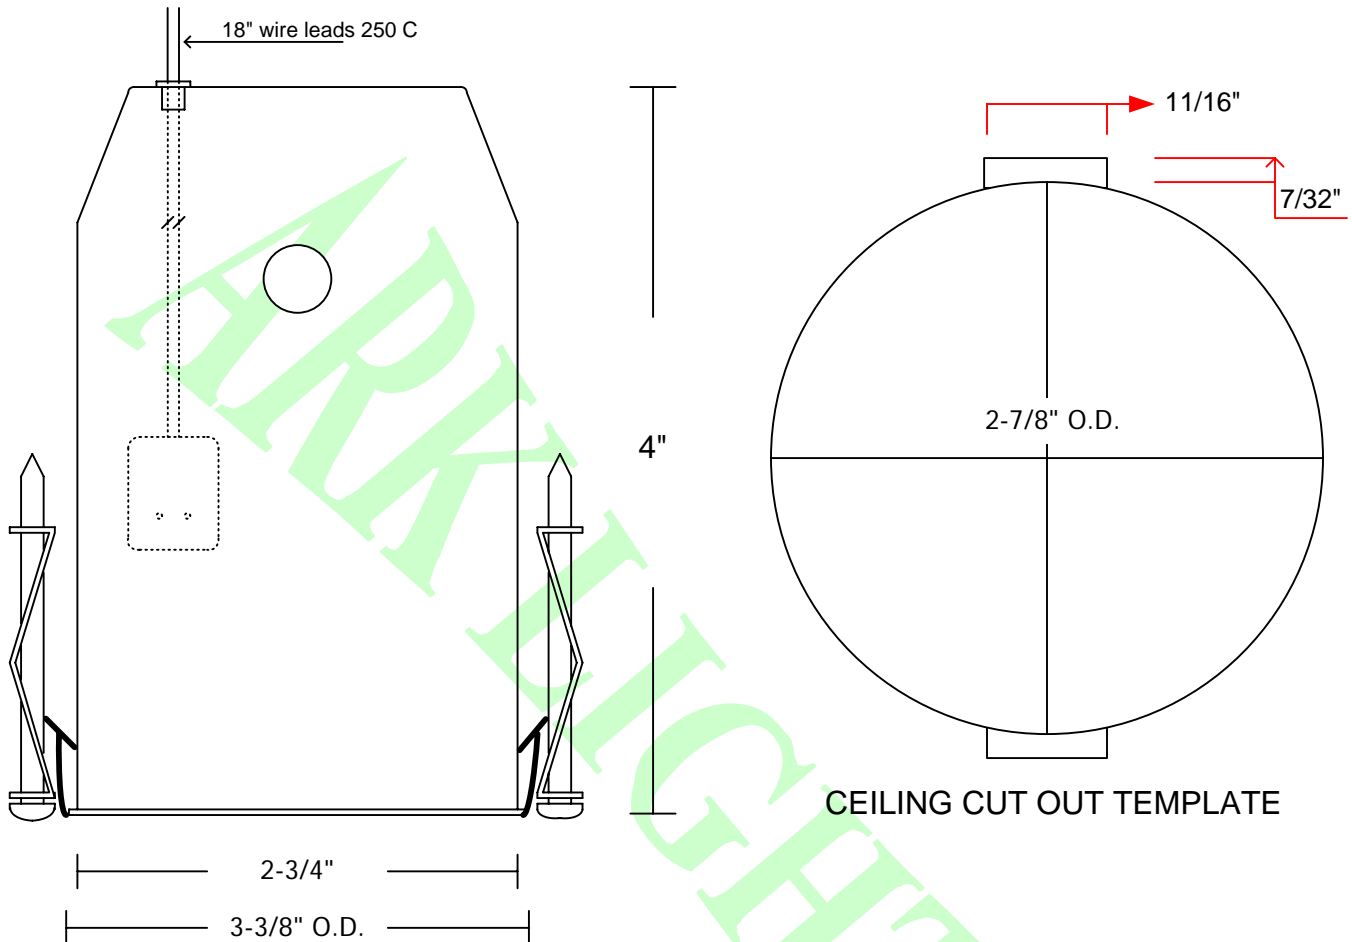

L I G H T I N G

ARLV4000

4"H RECESSED MINI HOUSING for 4000 SERIES TRIMS

Material: Aluminum

Wattage: 35W Max.

Trims used: ARLV4010, ARLV4020, ARLV4050, ARLV4055, ARLV4060, ARLV4080

CLASS 2 INSTALLATION AND 3" Clearance all around and above is required when installed

Use with remote transformer

ETL APPROVED FOR DAMP LOCATION