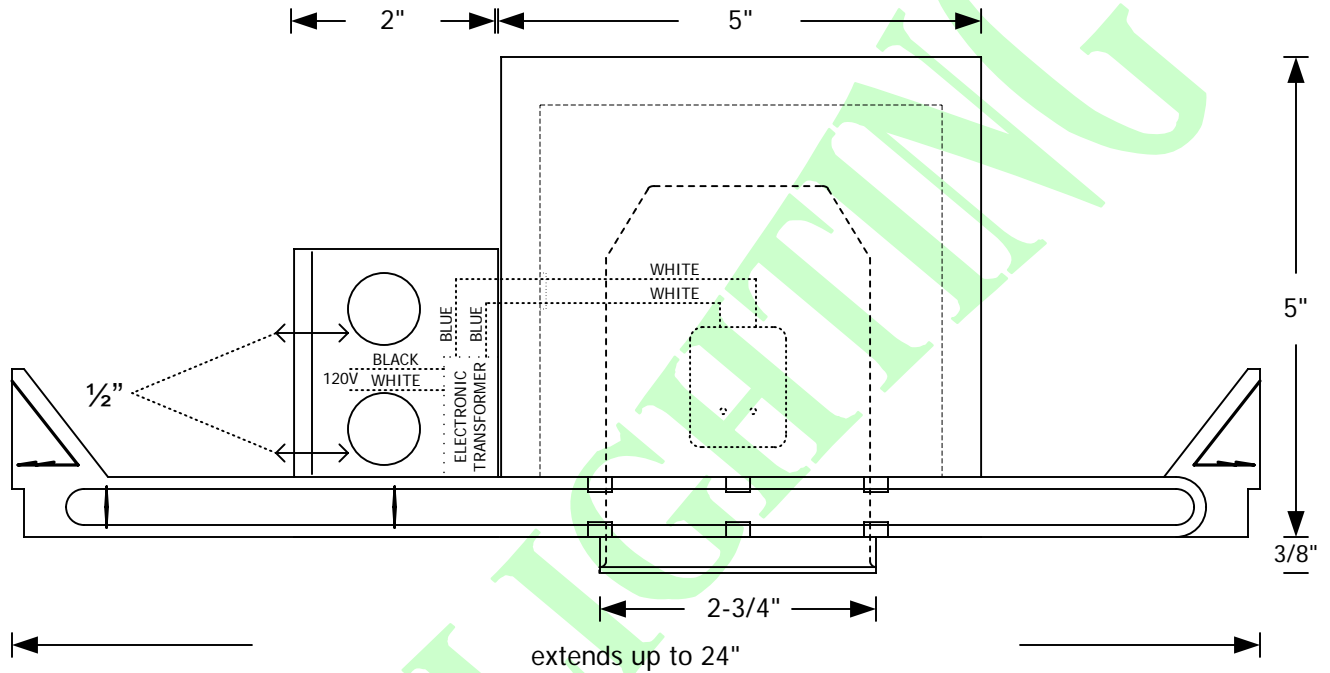

# ARLV7000T

5" HIGH RECESSED I.C. HOUSING WITH TRANSFORMER for 4000 SERIES TRIMS

Wattage: 50W Max. MR11- MR16  
Compatible Trims: ARLV4010, ARLV4020, ARLV4050, ARLV4055, ARLV4060 & ARLV4080

WITH INTERGRATED ELECTRONIC TRANSFORMER

ETL APPROVED FOR DAMP LOCATION