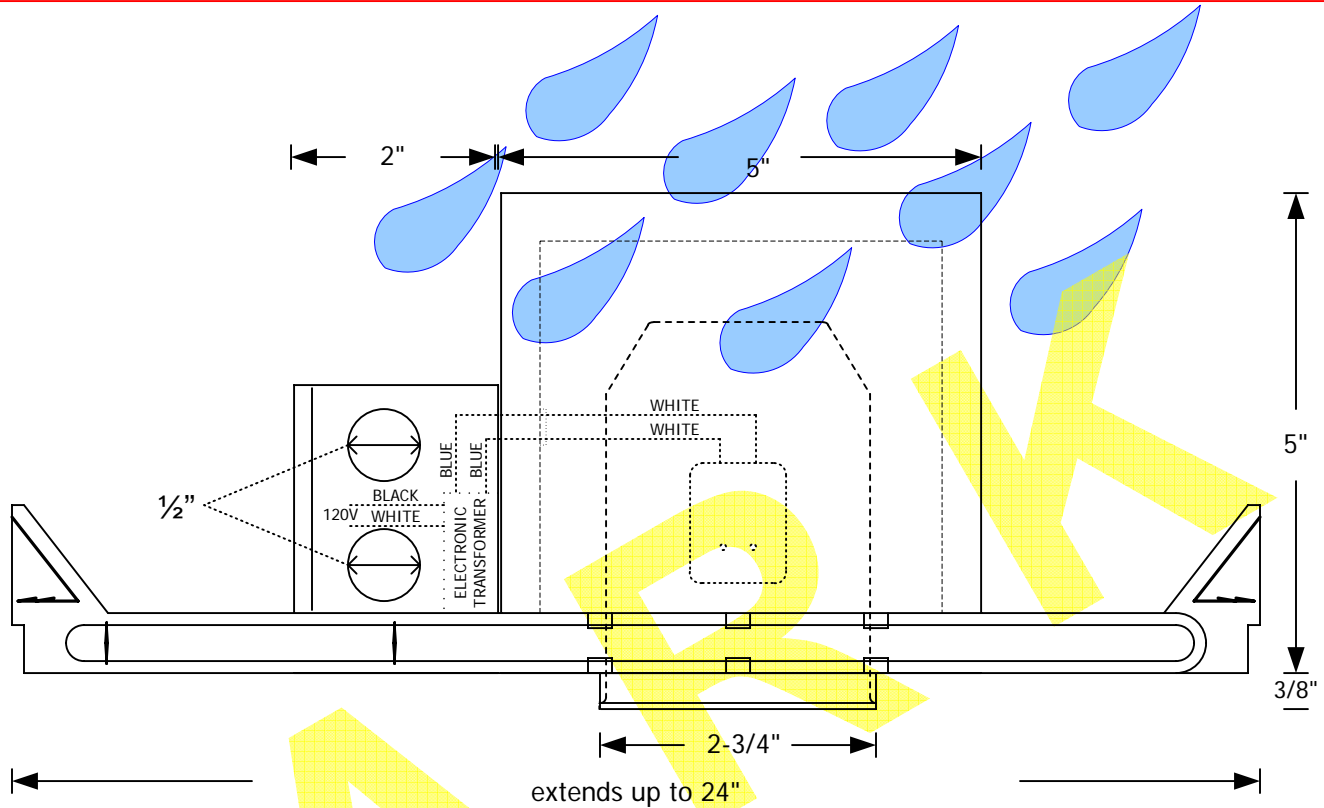

ARLV7000T/AIR-TIGHT

5"H RECESSED I. C. AIR TIGHT HOUSING WITH TRANSFORMER
for 4000 SERIES TRIMS

Wattage: 50W Max.

Compatible Trims: ARLV4010, ARLV4020, ARLV4050, ARLV4055, ARLV4060 & ARLV4080

CEILING ACCESS IS REQUIRED WHEN INSTALLED WITH INTERGRATED ELECTRONIC TRANSFORMER.

MUST BE INSTALLED BY A QUALIFIED ELECTRICIAN

ETL APPROVED FOR DAMP LOCATION