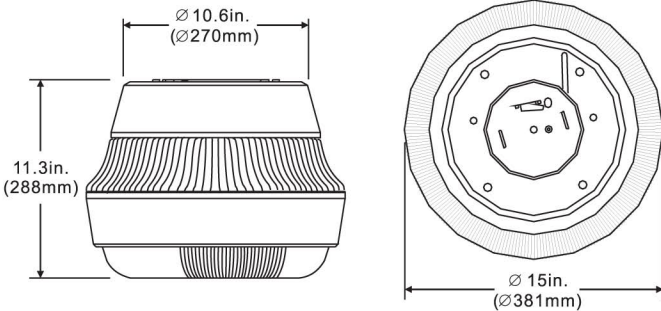

ASM023

Parking areas, entrances, walkways, underpasses, loading docks, recreation areas, and on the side of buildings

DIMENSIONS

GENERAL SPECIFICATION

- UL listed for wet locations
- Heavy duty die-cast aluminum housing
- One piece anodized aluminum designed reflector for best light efficiency
- High impact UV acrylic lens
- For covered ceiling mount only
- Ideal for MH 175 Watts & HPS 150 Watts Max

LINE DRAWING

ITEM NO.	LAMP	VOLTS	BALLAST
SM023-S15	HPS150W/ED17/E-26	QUAD	HX-HPF
SM023-H17	MH175W/ED17/E-26	QUAD	HX-HPF