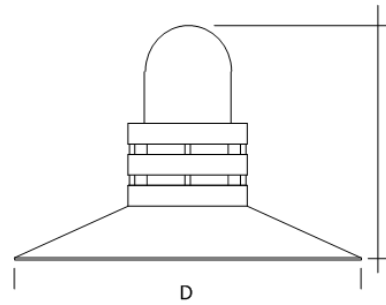

Warranty - 1 Year Full Warranty

Listing - All Fixtures are UL or ETL Approved

Fixture Type	Incandescent Max Watt	Integral Fluorescent Max Watt	Remote Fluorescent Max Watt	HPS or MH Max Watt	LED Max Watt	Height (")	Diameter (")	Weight (lbs)
AUL-16	100	32	32	100	34	12-1/2"	16-1/2"	5
AUL-18	200	32	32	100	34	15"	18"	5
AUL-22	300	42	42	150	34	18"	22"	6