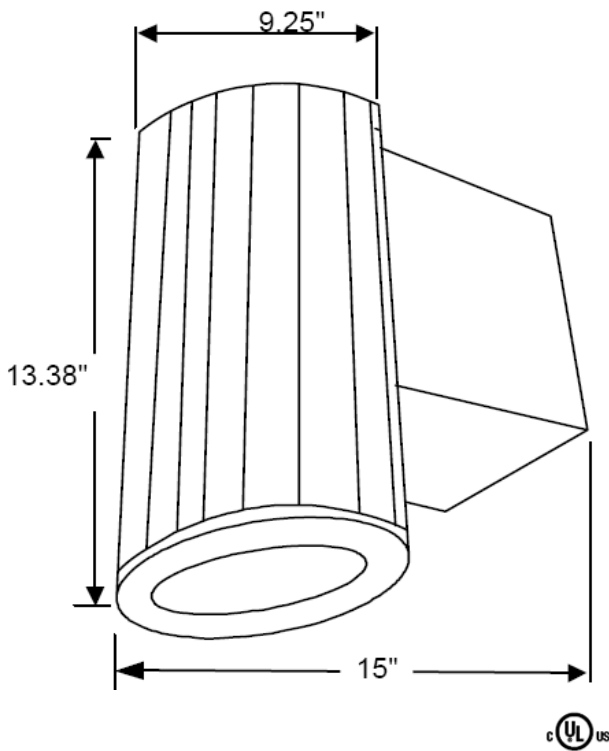

AWCS , SINGLE WALL CYLINDERS

OUR OVAL WALL CYLINDERS FEATURES AN EXTRUDED ALUMINUM HOUSING WITH DIE CAST BALLAST HOUSING, INTERNAL ALUMINUM REFLECTOR, AND CLEAR TEMPERED GLASS LENSES. FIXTURE IS AVAILABLE AS A DOWN LIGHT, OR AN UP & DOWN LIGHT. FLUORESCENT UNITS INCLUDE OUR 42N1 ELECTRONIC BALLAST AND 42W LAMP(S). FINISHED IN OUR NINE-STAGE POWDERCOAT PROCESS FOR ADDED PROTECTION IN MOST HARSH ENVIRONMENTS. UNIQUE WALL MOUNTING BRACKET FOR QUICK & EASY INSTALLATION. HINGED BALLAST COMPARTMENT WITH SAFETY CABLE.

CAT #	WATT.	DESCRIPTION	VOLTAGE	W	H	D
AWCS175MH	175W MH	ALUMINUM OVAL DOWN LIGHT	120/208/240/277V	9-1/4"	13-3/8"	15"
AWCSF42EL	42W	ALUMINUM OVAL DOWN LIGHT	120/277V	9-1/4"	13-3/8"	15"